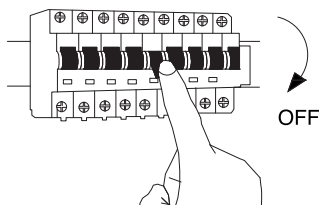

NOVA LUCE

9187011

1

Turn off the general switch

2

Drill holes & apply plastic anchors
With screws

3

Connect the wires

4

Apply the screws

5

apply the glass

6

Turn on the general switch