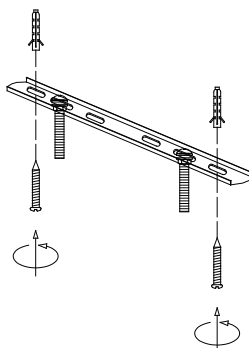

NOVA LUCE

9187011

1

Turn off the general switch

2

Drill holes & apply plastic anchors
With screws

3

Connect the wires

4

Apply the screws

5

apply the glass

6

Turn on the general switch