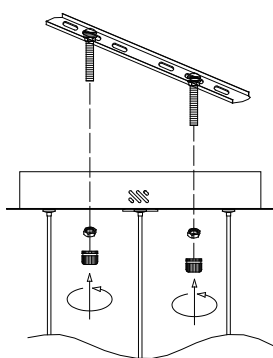

NOVA LUCE

9187011

1

Turn off the general switch

2

Drill holes & apply plastic anchors
With screws

3

Connect the wires

4

Apply the screws

5

apply the glass

6

Turn on the general switch