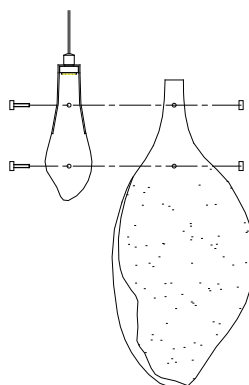

NOVA LUCE

9187011

1

Turn off the general switch

2

Drill holes & apply plastic anchors
With screws

3

Connect the wires

4

Apply the screws

5

apply the glass

6

Turn on the general switch