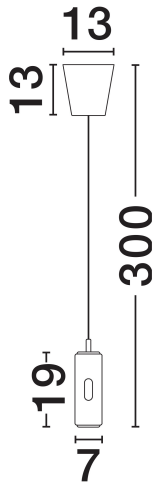

NOVA LUCE

PRODUCT DATASHEET

Version: 001

PRODUCT PHOTOGRAPH

TECHNICAL DRAWING

GENERAL INFORMATION

| | |
|-------------------------|------------|
| Product Code | 9870023 |
| Collection | Indoor |
| Product Category | Suspension |
| Product Family | Afi |
| Mounting Location | Wall |
| Application Environment | Indoor |
| Specifications | N/A |

DIMENSION & WEIGHT

| | |
|--------------|-------------|
| LxWxH (cm) | D: 7 H: 300 |
| Cut Out (cm) | N/A |
| Weight (Kgr) | 1.68 |

MATERIAL & COLOR

| | |
|---------------|-----------|
| Product Color | White |
| Body Material | Aluminium |

| | |
|-------------------------|-----------------|
| Power (Nominal) | 12W |
| Input voltage (Nominal) | 220-240V |
| Mains Frequency | 50/60Hz |

PHOTOMETRICAL DATA

| | |
|---------------------------|-------------------|
| Luminous Flux | 743lm |
| Color Temperature | 3000K |
| Light Color (Designation) | Warm White |