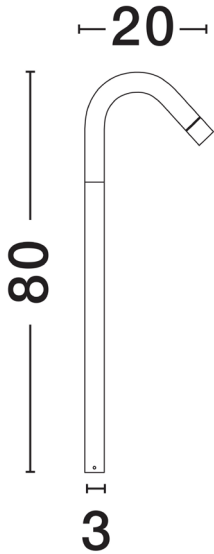

## PRODUCT PHOTOGRAPH

## TECHNICAL DRAWING

## DIMENSION & WEIGHT

LxWxH (cm)	L: 20 W: 3 H: 80
Cut out (cm)	N/A
Weight (Kgr)	0.72

### PHOTOMETRICAL DATA

Luminous Flux	<b>183 lm</b>
Color Temperature	<b>3000 K</b>
Light Color (Designation)	<b>Warm White</b>