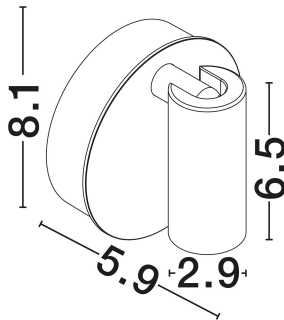

NOVA LUCE

PRODUCT DATASHEET

Version: 001

PRODUCT PHOTOGRAPH

GENERAL INFORMATION

Product Code	9011931
Collection	Indoor
Product Category	Wall
Product Family	Maglo
Mounting Location	Wall
Application Environment	Indoor
Specifications	N/A

DIMENSION & WEIGHT

LxWxH (cm)	D: 8.1 W: 5.9
Cut Out (cm)	N/A
Weight (Kgr)	0.2

MATERIAL & COLOR

Product Color	Sandy Black
Body Material	Aluminium

TECHNICAL DRAWING

APPLICATION & MOUNTING

Ambient Working Temp.	Max 45°C
Type of Protection	IP20
Dimmable	Yes
Type of Dimming	Touch
Mounting type	Wall
Mounting Depth (cm)	N/A
Led Module Replaceable	No
Light Source	LED

Power (Nominal)	2W
Input voltage (Nominal)	3.7V
Mains Frequency	50/60Hz

PHOTOMETRICAL DATA

Luminous Flux	90lm
Color Temperature	2700-3300-4000K
Light Color (Designation)	WW - NW

WARRANTY

Warranty	3 Years
----------	----------------