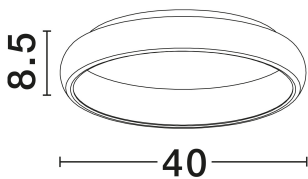

NOVA LUCE

PRODUCT DATASHEET

Version: 001

PRODUCT PHOTOGRAPH

TECHNICAL DRAWING

GENERAL INFORMATION

Product Code	8105616
Collection	Indoor
Product Category	Ceiling
Product Family	Albi
Mounting Location	Ceiling
Application Environment	Indoor
Specifications	N/A

DIMENSION & WEIGHT

LxWxH (cm)	D: 41 H: 8.5
Cut Out (cm)	N/A
Weight (Kgr)	2.1

MATERIAL & COLOR

Product Color	Sandy Black
Body Material	Aluminium & Acrylic

APPLICATION & MOUNTING

Ambient Working Temp.	Max 45°C
Type of Protection	IP20
Dimmable	Yes
Type of Dimming	Triac
Mounting type	Surface
Mounting Depth (cm)	N/A
Led Module Replaceable	No
Light Source	LED