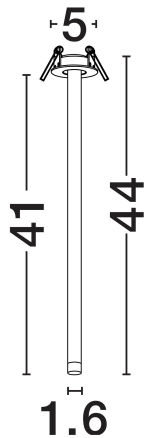

### PRODUCT PHOTOGRAPH

### TECHNICAL DRAWING

### DIMENSION & WEIGHT

LxWxH (cm)	D: 5 H: 44
Cut Out (cm)	N/A
Weight (Kgr)	0.2