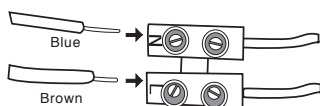

NOVA LUCE

713212

1

Turn off the general switch

2

Correct way

3

Drill holes apply plastic anchors

4

Connect the wires

5

Apply screws

6

Apply the bulb

7

Apply the elements