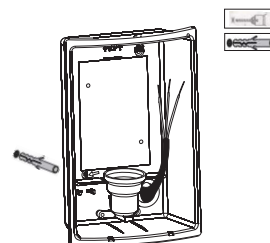

NOVA LUCE

713212

1

Turn off the general switch

2

Correct way

3

Drill holes apply plastic anchors

4

Connect the wires

5

Apply screws

6

Apply the bulb

7

Apply the elements