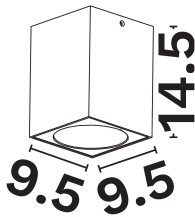

NOVA LUCE

PRODUCT DATASHEET

Version: 001

PRODUCT PHOTOGRAPH

GENERAL INFORMATION

Product Code	9012181
Product Category	Ceiling-Gu10
Product Family	Nido
Mounting Location	Ceiling
Application Environment	Indoor

DIMENSION & WEIGHT

LxWxH (cm)	9.5 W: 9.5 H: 14.5 cm
Cut out (cm)	N/A
Weight (Kgr)	0,511

TECHNICAL DRAWING

MATERIAL & COLOR

Product Color	White
Body Material	Aluminium
Cover Material	N/A

APPLICATION & MOUNTING