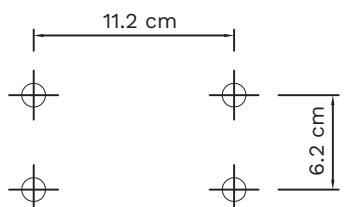

NOVA LUCE

9136429 9136430

1

Turn off the general switch

2

Mark holes

3

Drill holes & apply anchors