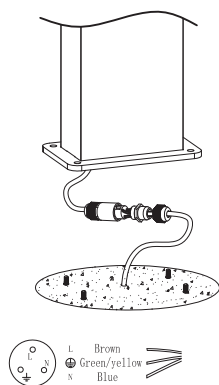

NOVA LUCE

9136429 9136430

1

Turn off the general switch

2

Mark holes

3

Drill holes & apply anchors

4

Connect wires

5

Fix it into place by tying up screws

6

Turn on the general switch