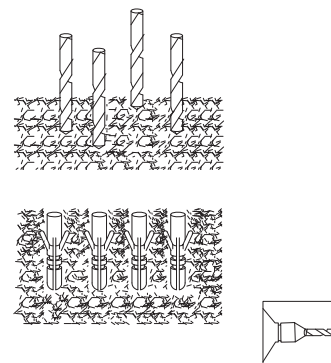

NOVA LUCE

9136429 9136430

1

Turn off the general switch

2

Mark holes

3

Drill holes & apply anchors

4

Connect wires

5

Fix it into place by tying up screws

6

Turn on the general switch