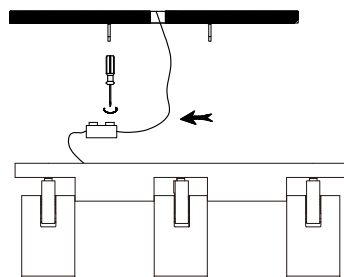

# NOVA LUCE

9030782 9030783

1

Turn off the general switch

2

Install the lampsource into the fixture

3

Drill holes and insert the screws into the base

4

Connect wires

5

Apply the screws

6

Turn on the general switch