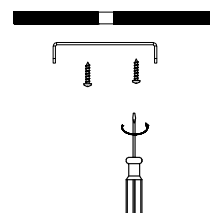

# NOVA LUCE

9030782 9030783

1

Turn off the general switch

2

Install the lampsource into the fixture

3

Drill holes and insert the screws into the base

4

Connect wires

5

Apply the screws

6

Turn on the general switch