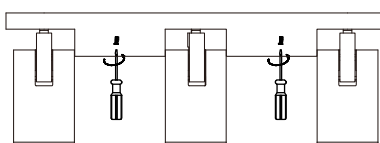

# NOVA LUCE

9030782 9030783

1

Turn off the general switch

2

Install the lampsource into the fixture

3

Drill holes and insert the screws into the base

4

Connect wires

5

Apply the screws

6

Turn on the general switch