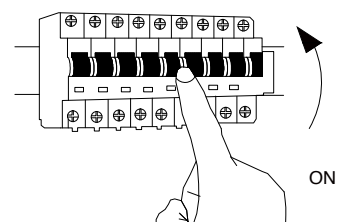

# NOVA LUCE

9030782 9030783

1

Turn off the general switch

2

Install the lampsource into the fixture

3

Drill holes and insert the screws into the base

4

Connect wires

5

Apply the screws

6

Turn on the general switch