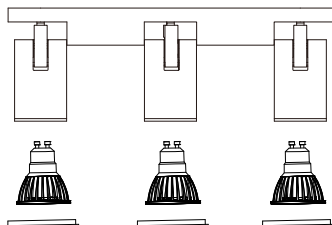

# NOVA LUCE

9030782 9030783

1

Turn off the general switch

2

Install the lampsource into the fixture

3

Drill holes and insert the screws into the base

4

Connect wires

5

Apply the screws

6

Turn on the general switch