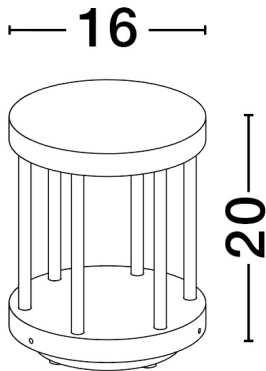

MATERIAL & COLOR

Product Color	Sandy Black
Body Material	Aluminium & Glass

APPLICATION & MOUNTING

Ambient Working Temp.	Max 45 oC
Type of Protection	IP65
Dimmable	No
Type of Dimming (Optional)	N/A
Mounting type	Surface
Mounting Depth (cm)	N/A
Led Module Replaceable	No
Light Source	LED

NOVA LUCE S.A

Schimatari Viotias
32009, Greece

+30 22620 58 121
+30 22620 56 743

info@novaluce.com
www.novaluce.com