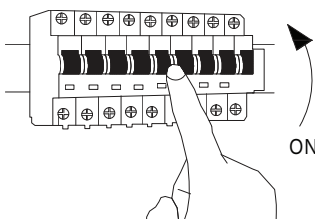

NOVA LUCE

910621 910622
910623 9223416

1

Turn off the general switch

2

Align, mark & drill holes
& apply plastic anchors

3

Apply screws to fix it place

4

Connect wires

5

Tie up side screws

6

Put the acryl panel
into the bottom of the lamp

7

Turn on the general switch