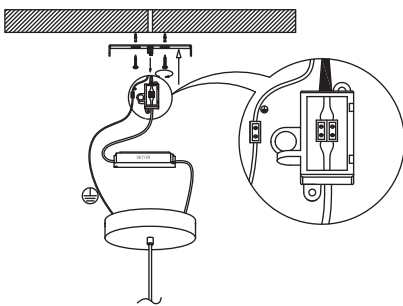

NOVA LUCE

910621 910622
910623 9223416

1

Turn off the general switch

2

Align, mark & drill holes
& apply plastic anchors

3

Apply screws to fix it place

4

Connect wires

5

Tie up side screws

6

Put the acryl panel
into the bottom of the lamp

7

Turn on the general switch