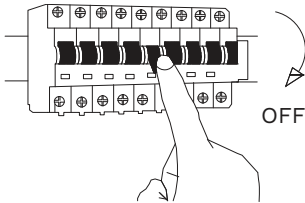

NOVA LUCE

910621 910622
910623 9223416

1

Turn off the general switch

2

Align, mark & drill holes
& apply plastic anchors

3

Apply screws to fix it place

4

Connect wires

5

Tie up side screws

6

Put the acryl panel
into the bottom of the lamp

7

Turn on the general switch