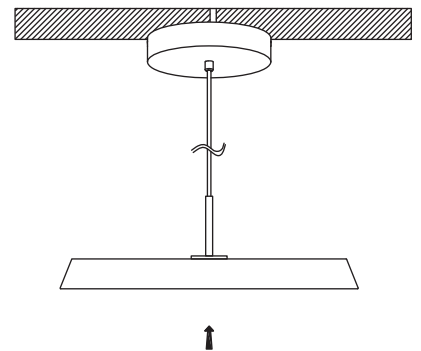

NOVA LUCE

910621 910622
910623 9223416

1

Turn off the general switch

2

Align, mark & drill holes
& apply plastic anchors

3

Apply screws to fix it place

4

Connect wires

5

Tie up side screws

6

Put the acryl panel
into the bottom of the lamp

7

Turn on the general switch