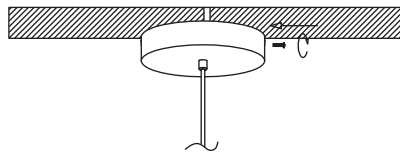

NOVA LUCE

910621 910622
910623 9223416

1

Turn off the general switch

2

Align, mark & drill holes
& apply plastic anchors

3

Apply screws to fix it place

4

Connect wires

5

Tie up side screws

6

Put the acryl panel
into the bottom of the lamp

7

Turn on the general switch