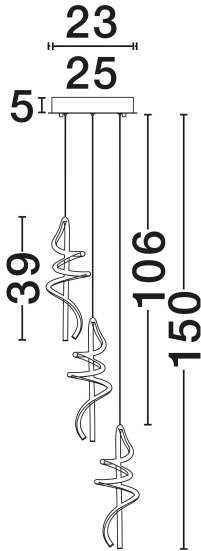

NOVA LUCE

PRODUCT DATASHEET

Version: 001

PRODUCT PHOTOGRAPH

TECHNICAL DRAWING

GENERAL INFORMATION

Product Code	9124103
Collection	Indoor
Product Category	Suspension
Product Family	Soline
Mounting Location	Wall
Application Environment	Indoor
Specifications	N/A

DIMENSION & WEIGHT

LxWxH (cm)	D: 25 H: 150
Cut Out (cm)	N/A
Weight (Kgr)	2.5

MATERIAL & COLOR

Product Color	Gold
Body Material	Metal & Acrylic

APPLICATION & MOUNTING

Ambient Working Temp.	Max 45°C
Type of Protection	IP20
Dimmable	Yes
Type of Dimming	Triac
Mounting type	Surface
Mounting Depth (cm)	N/A
Led Module Replaceable	No
Light Source	LED

Power (Nominal)	54W
Input voltage (Nominal)	220-240V
Mains Frequency	50/60Hz

PHOTOMETRICAL DATA

Luminous Flux	2196lm
Color Temperature	3000K
Light Color (Designation)	Warm White

WARRANTY

Warranty	3 Years
----------	----------------