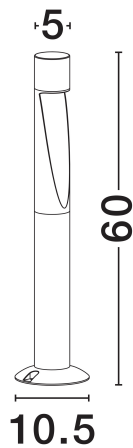

NOVA LUCE

PRODUCT DATASHEET

Version: 001

PRODUCT PHOTOGRAPH

TECHNICAL DRAWING

GENERAL INFORMATION

Product Code	9971467
Collection	Outdoor
Product Category	Bollard
Product Family	Nooi
Mounting Location	Ground
Application Environment	Outdoor
Specifications	N/A

DIMENSION & WEIGHT

LxWxH (cm)	D:10.5 H:60 cm
Cut out (cm)	N/A
Weight (Kgr)	0.57

MATERIAL & COLOR

Product Color	Dark Anthracite
Body Material	Aluminium & Glass

APPLICATION & MOUNTING

Ambient Working Temp.	Max 45 oC
Type of Protection	IP65
Dimmable	No
Type of Dimming	N/A
Mounting type	Surface
Mounting Depth (cm)	N/A
Led Module Replaceable	No
Light Source	LED

Power (Nominal)	6w
Input voltage (Nominal)	220-240Vac
Mains Frequency	50/60Hz

PHOTOMETRICAL DATA

Luminous Flux	185lm
Color Temperature	3000K
Light Color (Designation)	Warm White

WARRANTY

Warranty	3 Years
----------	----------------