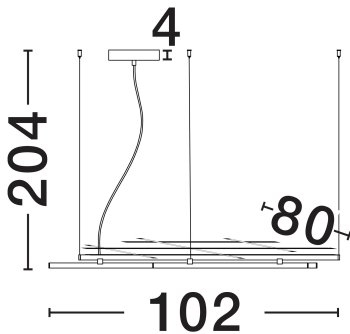

GENERAL INFORMATION

Product Code	9002056
Collection	Indoor
Product Category	Ceiling
Product Family	Pace
Mounting Location	Wall
Application Environment	Indoor
Specifications	N/A

DIMENSION & WEIGHT

LxWxH (cm)	L: 102 W: 80 H: 204
Cut Out (cm)	N/A
Weight (Kgr)	2

MATERIAL & COLOR

Product Color	Sandy Black
Body Material	Aluminium & Acrylic

APPLICATION & MOUNTING

Ambient Working Temp.	Max 45°C
Type of Protection	IP20
Dimmable	Yes
Type of Dimming	Triac
Mounting type	Surface
Mounting Depth (cm)	N/A
Led Module Replaceable	No
Light Source	LED

NOVA LUCE S.A

Schimatari Viotias
32009, Greece

+30 22620 58 121
+30 22620 56 743

info@novaluce.com
www.novaluce.com