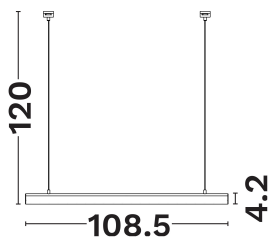

NOVA LUCE

PRODUCT DATASHEET

Version: 001

PRODUCT PHOTOGRAPH

GENERAL INFORMATION

Product Code	9009059
Product Category	Systems
Product Family	Uprail
Mounting Location	Ceiling
Application Environment	Indoor

DIMENSION & WEIGHT

LxWxH (cm)	L:108.5 W:2.1 H:7 cm
Cut out (cm)	N/A
Weight (Kgr)	N/A

TECHNICAL DRAWING

MATERIAL & COLOR

Product Color	Black
Body Material	Aluminium
Cover Material	N/A

APPLICATION & MOUNTING

Ambient Working Temp.	45 C
Type of Protection	IP20
Protection Class IK	IK04
Dimmable	Yes
Type of Dimming (Optional)	Triac
Mounting type	Track
Mounting Depth (cm)	Ceiling
Led Module Replaceable	No
Light Source	Led
Adjustable	No

NOVA LUCE

PRODUCT DATASHEET

Version: 001

ELECTRICAL DATA

Power (Nominal)	24
Input voltage (Nominal)	24Vdc
Mains Frequency	50/60Hz
Output voltage	N/A
Output Current	N/A
Power Factor	N/A
Efficiency	N/A
SVM	N/A
Pst	N/A
Class	III

PHOTOMETRICAL DATA

Luminous Flux	669
Luminous Efficacy	27.9
Color Temperature	3000
Light Color (Designation)	Warm White
CRI	>90
SDCM	<3
Beam Angle	90
UGR	N/A

LIFESPAN

Lifetime	50000
----------	--------------