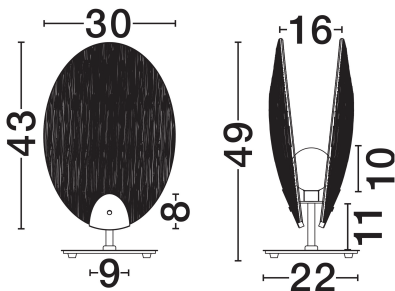

NOVA LUCE

PRODUCT DATASHEET

Version: 001

PRODUCT PHOTOGRAPH

TECHNICAL DRAWING

GENERAL INFORMATION

Product Code	9333222
Collection	Indoor
Product Category	Table
Product Family	Shelina
Mounting Location	Table
Application Environment	Indoor
Specifications	N/A

DIMENSION & WEIGHT

LxWxH (cm)	L: 30 W: 22 H: 49
Cut Out (cm)	N/A
Weight (Kgr)	7.3

MATERIAL & COLOR

Product Color	Antique Brass
Body Material	Steel & Glass

APPLICATION & MOUNTING

Ambient Working Temp.	Max 45°C
Type of Protection	IP20
Dimmable	No
Type of Dimming	N/A
Mounting type	Surface
Mounting Depth (cm)	N/A
Led Module Replaceable	No
Light Source	LED

Power (Nominal)	6W
Input voltage (Nominal)	220-240V
Mains Frequency	50/60Hz

PHOTOMETRICAL DATA

Luminous Flux	390lm
Color Temperature	3000K
Light Color (Designation)	Warm White

WARRANTY

Warranty	3 Years
----------	----------------