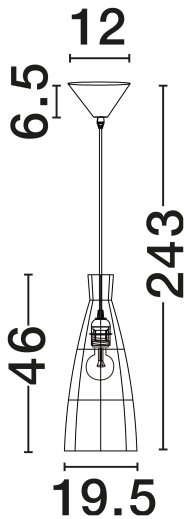

NOVA LUCE

PRODUCT DATASHEET

Version: 001

PRODUCT PHOTOGRAPH

TECHNICAL DRAWING

GENERAL INFORMATION

Product Code	9586664
Collection	Indoor
Product Category	Suspension
Product Family	Rielo
Mounting Location	Ceiling
Application Environment	Indoor
Specifications	N/A

DIMENSION & WEIGHT

LxWxH (cm)	D: 19.5 H: 243
Cut Out (cm)	N/A
Weight (Kgr)	0.85

MATERIAL & COLOR

Product Color	Natural & Sandy Black
Body Material	Rattan & Steel

APPLICATION & MOUNTING

Ambient Working Temp.	Max 45°C
Type of Protection	IP20
Dimmable	Yes
Type of Dimming	N/A
Mounting type	Surface
Mounting Depth (cm)	N/A
Led Module Replaceable	Yes
Light Source	E27

Power (Nominal)	1x12W
Input voltage (Nominal)	100-240V
Mains Frequency	50/60Hz

PHOTOMETRICAL DATA

Luminous Flux	N/A
Color Temperature	N/A
Light Color (Designation)	N/A

WARRANTY

Warranty	3 Years
----------	----------------