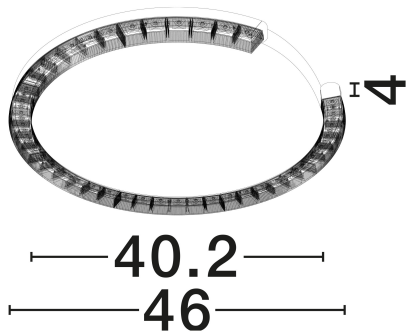

NOVA LUCE

PRODUCT DATASHEET

Version: 001

PRODUCT PHOTOGRAPH

TECHNICAL DRAWING

GENERAL INFORMATION

Product Code	9030962
Collection	Indoor
Product Category	Ceiling
Product Family	Greamy
Mounting Location	Ceiling
Application Environment	Indoor
Specifications	N/A

DIMENSION & WEIGHT

LxWxH (cm)	D: 46 H: 4
Cut Out (cm)	N/A
Weight (Kgr)	2.2

MATERIAL & COLOR

Product Color	Sandy Black
Body Material	Aluminium & Acrylic

APPLICATION & MOUNTING

Ambient Working Temp.	Max 45°C
Type of Protection	IP20
Dimmable	Yes
Type of Dimming	Triac
Mounting type	Surface
Mounting Depth (cm)	N/A
Led Module Replaceable	No
Light Source	LED

Power (Nominal)	21W
Input voltage (Nominal)	220-240V
Mains Frequency	50/60Hz

PHOTOMETRICAL DATA

Luminous Flux	1365lm
Color Temperature	3000K
Light Color (Designation)	Warm White

WARRANTY

Warranty	3 Years
----------	----------------