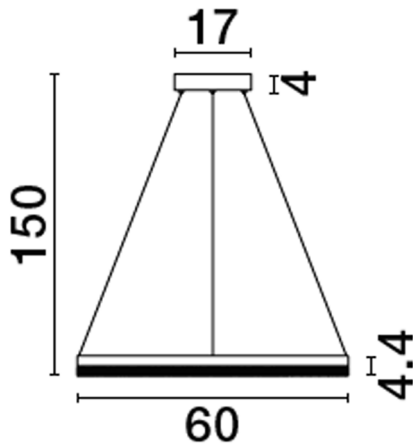

TECHNICAL DRAWING

GENERAL INFORMATION

Product Code	9530227
Collection	Decorative
Product Category	Suspension
Product Family	Adria
Mounting Location	Ceiling
Application Environment	Indoor

DIMENSION & WEIGHT

LxWxH (cm)	D: 60 H: 150
Cut out (cm)	N/A
Weight (Kgr)	1.4

MATERIAL & COLOR

Product Color	Sandy Black
Body Material	Aluminium

APPLICATION & MOUNTING

Ambient Working Temp.	Max 45 oC
Type of Protection	IP20
Dimmable	Yes
Type of Dimming (Optional)	Triac
Mounting type	Ceiling
Mounting Depth (cm)	N/A
Led Module Replaceable	No
Light Source	LED

NOVA LUCE S.A

Schimatari Viotias
32009, Greece

+30 22620 58 121
+30 22620 56 743

info@novaluce.com
www.novaluce.com