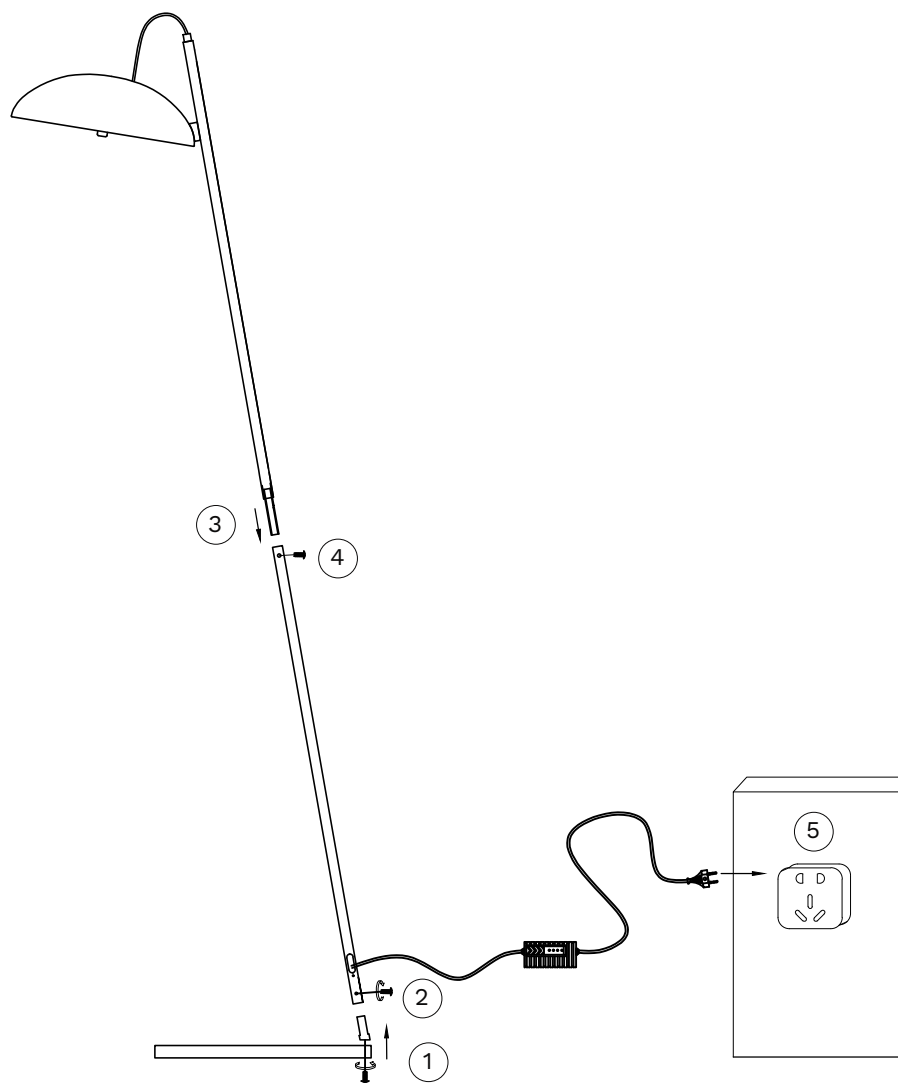

NOVA LUCE

9006099, 9006100

1. / 2. Assemble parts by tying them together
3. Insert the part into place
4. Tie up the screw to make it stable
5. Plug it in power to turn it on/ off