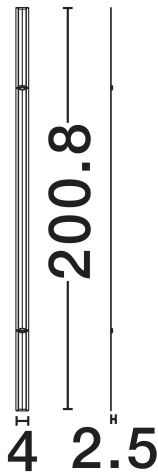

## PRODUCT PHOTOGRAPH

## TECHNICAL DRAWING

## DIMENSION & WEIGHT

LxWxH (cm)	L: 200.8 W: 4 H: 2.5
Cut Out (cm)	N/A
Weight (Kgr)	1.02

### PHOTOMETRICAL DATA

Luminous Flux	<b>3200lm</b>
Color Temperature	<b>3000K</b>
Light Color (Designation)	<b>Warm White</b>