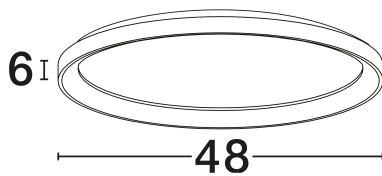

DIMENSION & WEIGHT

LxWxH (cm)	D: 48 H: 6
Cut Out (cm)	N/A
Weight (Kgr)	2.7

MATERIAL & COLOR

Product Color	Sandy Black
Body Material	Aluminium & Acrylic

TECHNICAL DRAWING

APPLICATION & MOUNTING

Ambient Working Temp.	Max 45°C
Type of Protection	IP20
Dimmable	Yes
Type of Dimming	Triac
Mounting type	Surface
Mounting Depth (cm)	N/A
Led Module Replaceable	No
Light Source	LED