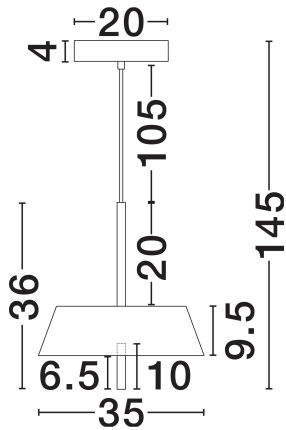

NOVA LUCE

PRODUCT DATASHEET

Version: 001

PRODUCT PHOTOGRAPH

TECHNICAL DRAWING

GENERAL INFORMATION

Product Code	9268052
Collection	Indoor
Product Category	Suspension
Product Family	Velio
Mounting Location	Wall
Application Environment	Indoor
Specifications	N/A

DIMENSION & WEIGHT

LxWxH (cm)	D: 35 H: 145
Cut Out (cm)	N/A
Weight (Kgr)	1.8

MATERIAL & COLOR

Product Color	Matt White
Body Material	Steel, Aluminium & Acrylic

APPLICATION & MOUNTING

Ambient Working Temp.	Max 45°C
Type of Protection	IP20
Dimmable	Yes
Type of Dimming	Triac
Mounting type	Surface
Mounting Depth (cm)	N/A
Led Module Replaceable	No
Light Source	LED

Power (Nominal)	24W
Input voltage (Nominal)	220-240V
Mains Frequency	50/60Hz

PHOTOMETRICAL DATA

Luminous Flux	1442lm
Color Temperature	3000K
Light Color (Designation)	Warm White

WARRANTY

Warranty	3 Years
----------	----------------