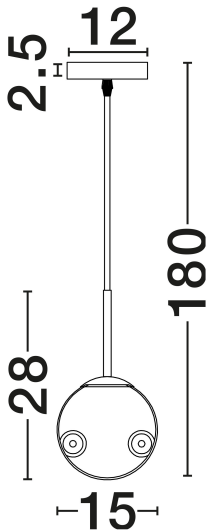

TECHNICAL DRAWING

GENERAL INFORMATION

Product Code	9426751
Collection	Indoor
Product Category	Suspension
Product Family	Spada
Mounting Location	Ceiling
Application Environment	Indoor
Specifications	N/A

DIMENSION & WEIGHT

LxWxH (cm)	D: 15 H1: 28 H2: 180
Cut Out (cm)	N/A
Weight (Kgr)	1

MATERIAL & COLOR

Product Color	Smokey & Gold
Body Material	Glass & Metal

APPLICATION & MOUNTING

Ambient Working Temp.	Max 45°C
Type of Protection	IP20
Dimmable	N/A
Type of Dimming	N/A
Mounting type	Surface
Mounting Depth (cm)	N/A
Led Module Replaceable	Yes
Light Source	E27

NOVA LUCE S.A

Schimatari Viotias
32009, Greece

+30 22620 58 121
+30 22620 56 743

info@novaluce.com
www.novaluce.com