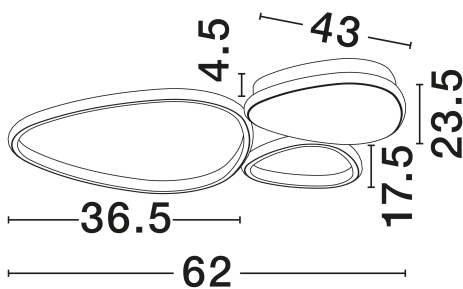

NOVA LUCE

PRODUCT DATASHEET

Version: 001

PRODUCT PHOTOGRAPH

TECHNICAL DRAWING

GENERAL INFORMATION

Product Code	9081828
Collection	Indoor
Product Category	Ceiling
Product Family	Altus
Mounting Location	Ceiling
Application Environment	Indoor
Specifications	N/A

DIMENSION & WEIGHT

LxWxH (cm)	L: 62 W: 43 H: 4.5
Cut Out (cm)	N/A
Weight (Kgr)	1.17

MATERIAL & COLOR

Product Color	Sandy White
Body Material	Aluminium & Acrylic

APPLICATION & MOUNTING

Ambient Working Temp.	Max 45°C
Type of Protection	IP20
Dimmable	Yes
Type of Dimming	Triac
Mounting type	Surface
Mounting Depth (cm)	N/A
Led Module Replaceable	No
Light Source	LED

Power (Nominal)	31W
Input voltage (Nominal)	220-240V
Mains Frequency	50/60Hz

PHOTOMETRICAL DATA

Luminous Flux	1787lm
Color Temperature	3200K
Light Color (Designation)	Warm White

WARRANTY

Warranty	3 Years
----------	----------------