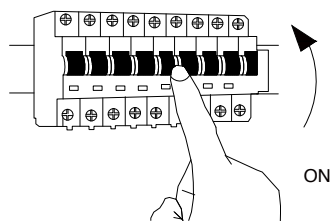

NOVA LUCE

9030148 9030149

1

Turn off the general switch

2

Remove the side screws

3

Connect the wires

4

Apply the side screws

5

Turn on the general switch