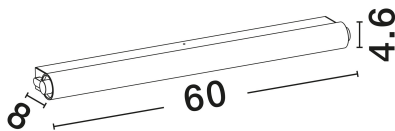

DIMENSION & WEIGHT

LxWxH (cm)	L: 60 W: 7.9 H: 4.6
Cut Out (cm)	N/A
Weight (Kgr)	0.837

MATERIAL & COLOR

Product Color	Sandy White
Body Material	Aluminium & Polycarbonate

TECHNICAL DRAWING

APPLICATION & MOUNTING