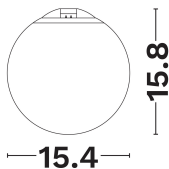

COMPATIBLE WITH

— On/Off Driver: N/A

— Triac Driver: N/A

— Dali Driver: N/A

GENERAL INFORMATION

Product Code	9680190
Product Category	Systems
Product Family	Chroma
Mounting Location	Ceiling/Wall
Application Environment	Outdoor

DIMENSION & WEIGHT

LxWxH (cm)	5.4 W:15.4 H:15.8 cm
Cut out (cm)	N/A
Weight (Kgr)	N/A

MATERIAL & COLOR

Product Color	Black
Body Material	Pmma
Cover Material	N/A

APPLICATION & MOUNTING

Ambient Working Temp.	45 C
Type of Protection	IP65
Protection Class IK	IK04
Dimmable	Yes
Type of Dimming (Optional)	Tuya
Mounting type	Surface
Mounting Depth (cm)	Ceiling/Wall
Led Module Replaceable	No
Light Source	Led
Adjustable	No

NOVA LUCE S.A

Schimatari Viotias
32009, Greece

+30 22620 58 121
+30 22620 56 743

info@novaluce.com
www.novaluce.com