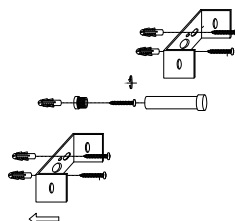

NOVA LUCE

9780101

 x4  x4

1

Turn off the general switch

2

Drill holes & apply plastic anchors
With screws

3

Connect the wires

4

Turn on the general switch