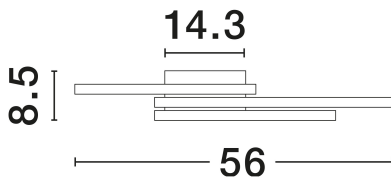

NOVA LUCE

PRODUCT DATASHEET

Version: 001

PRODUCT PHOTOGRAPH

TECHNICAL DRAWING

GENERAL INFORMATION

Product Code	8160161
Collection	Indoor
Product Category	Ceiling
Product Family	Bilbao
Mounting Location	Ceiling
Application Environment	Indoor
Specifications	N/A

DIMENSION & WEIGHT

LxWxH (cm)	L: 56 W: 56 H: 8.5
Cut Out (cm)	N/A
Weight (Kgr)	2.8

MATERIAL & COLOR

Product Color	White
Body Material	Aluminium & Acrylic

APPLICATION & MOUNTING

Ambient Working Temp.	Max 45°C
Type of Protection	IP20
Dimmable	No
Type of Dimming	N/A
Mounting type	Surface
Mounting Depth (cm)	N/A
Led Module Replaceable	No
Light Source	LED

Power (Nominal)	42W
Input voltage (Nominal)	220-240V
Mains Frequency	50/60Hz

PHOTOMETRICAL DATA

Luminous Flux	1974lm
Color Temperature	3000K
Light Color (Designation)	Warm White

WARRANTY

Warranty	3 Years
----------	----------------