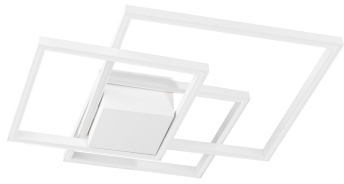

NOVA LUCE

PRODUCT DATASHEET

Version: 001

PRODUCT PHOTOGRAPH

TECHNICAL DRAWING

GENERAL INFORMATION

Product Code	8160161
Collection	Indoor
Product Category	Ceiling
Product Family	Bilbao
Mounting Location	Ceiling
Application Environment	Indoor
Specifications	N/A

DIMENSION & WEIGHT

LxWxH (cm)	L: 56 W: 56 H: 8.5
Cut Out (cm)	N/A
Weight (Kgr)	2.8

MATERIAL & COLOR

Product Color	White
Body Material	Aluminium & Acrylic

APPLICATION & MOUNTING

Ambient Working Temp.	Max 45°C
Type of Protection	IP20
Dimmable	No
Type of Dimming	N/A
Mounting type	Surface
Mounting Depth (cm)	N/A
Led Module Replaceable	No
Light Source	LED