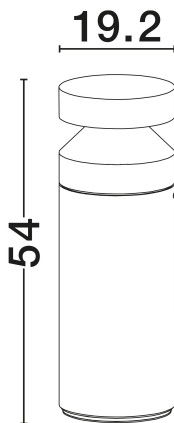

PRODUCT PHOTOGRAPH

GENERAL INFORMATION

Product Code	9080144
Collection	Outdoor
Product Category	Bollard
Product Family	Balma
Mounting Location	Ground
Application Environment	Outdoor
Specifications	N/A

DIMENSION & WEIGHT

LxWxH (cm)	D:19.2 H:54 cm
Cut out (cm)	N/A
Weight (Kgr)	23.3

TECHNICAL DRAWING

MATERIAL & COLOR

Product Color	Beige White
Body Material	Travertine

APPLICATION & MOUNTING

Ambient Working Temp.	Max 45 oC
Type of Protection	IP65
Dimmable	No
Type of Dimming	N/A
Mounting type	Surface
Mounting Depth (cm)	N/A
Led Module Replaceable	No
Light Source	LED

NOVA LUCE

PRODUCT DATASHEET

Version: 001

ELECTRICAL DATA

Power (Nominal)	21w
Input voltage (Nominal)	220-240Vac
Mains Frequency	50/60Hz

PHOTOMETRICAL DATA

Luminous Flux	799lm
Color Temperature	3000K
Light Color (Designation)	Warm White