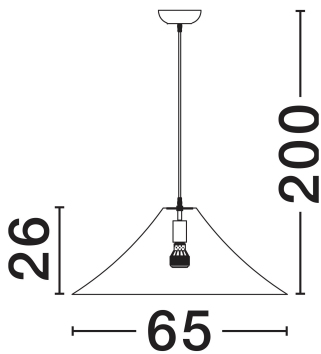

GENERAL INFORMATION

Product Code	9620166
Collection	Indoor
Product Category	Suspension
Product Family	Oket
Mounting Location	Wall
Application Environment	Indoor
Specifications	N/A

DIMENSION & WEIGHT

LxWxH (cm)	D: 65 H: 200
Cut Out (cm)	N/A
Weight (Kgr)	2.8

MATERIAL & COLOR

Product Color	Natural & White
Body Material	Mulberry Silk & Metal

APPLICATION & MOUNTING

Ambient Working Temp.	Max 45°C
Type of Protection	IP20
Dimmable	N/A
Type of Dimming	N/A
Mounting type	Surface
Mounting Depth (cm)	N/A
Led Module Replaceable	Yes
Light Source	E27

NOVA LUCE S.A

Schimatari Viotias
32009, Greece

+30 22620 58 121
+30 22620 56 743

info@novaluce.com
www.novaluce.com