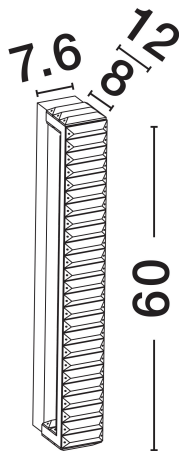

NOVA LUCE

PRODUCT DATASHEET

Version: 001

PRODUCT PHOTOGRAPH

TECHNICAL DRAWING

GENERAL INFORMATION

Product Code	9333074
Collection	Indoor
Product Category	Wall
Product Family	Aurelia
Mounting Location	Wall
Application Environment	Indoor
Specifications	N/A

DIMENSION & WEIGHT

LxWxH (cm)	L: 12 W: 7.6 H: 60
Cut Out (cm)	N/A
Weight (Kgr)	3

MATERIAL & COLOR

Product Color	Platinum Gold
Body Material	Metal & Crystal

APPLICATION & MOUNTING

Ambient Working Temp.	Max 45°C
Type of Protection	IP20
Dimmable	No
Type of Dimming	N/A
Mounting type	Surface
Mounting Depth (cm)	N/A
Led Module Replaceable	No
Light Source	LED

NOVA LUCE S.A

Schimatari Viotias
32009, Greece

+30 22620 58 121
+30 22620 56 743

info@novaluce.com
www.novaluce.com