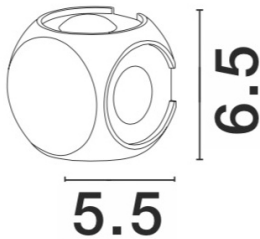

NOVA LUCE

PRODUCT DATASHEET

Version: 001

PRODUCT PHOTOGRAPH

TECHNICAL DRAWING

GENERAL INFORMATION

Product Code	9226215
Collection	Outdoor
Product Category	Wall
Product Family	ZARI
Mounting Location	Wall
Application Environment	Outdoor

DIMENSION & WEIGHT

LxWxH (cm)	L: 5,5 W: 6,5 H: 6,5
Cut out (cm)	N/A
Weight (Kgr)	0.3

MATERIAL & COLOR

Product Color	White
Body Material	Aluminium&-Glass

APPLICATION & MOUNTING

Ambient Working Temp.	Max 40 oC
Type of Protection	IP54
Dimmable	No
Type of Dimming (Optional)	N/A
Mounting type	Surface
Mounting Depth (cm)	N/A
Led Module Replaceable	No
Light Source	LED

Power (Nominal)	4x1W
Input voltage (Nominal)	220-240Vac
Mains Frequency	50/60Hz

PHOTOMETRICAL DATA

Luminous Flux	265 lm
Color Temperature	3000K
Light Color (Designation)	Warm White

WARRANTY

Warranty	3 Years
----------	----------------