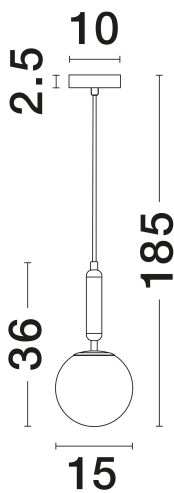

NOVA LUCE

PRODUCT DATASHEET

Version: 001

PRODUCT PHOTOGRAPH

TECHNICAL DRAWING

GENERAL INFORMATION

Product Code	9080124
Collection	Indoor
Product Category	Suspension
Product Family	Monet
Mounting Location	Ceiling
Application Environment	Indoor
Specifications	N/A

DIMENSION & WEIGHT

LxWxH (cm)	D: 15 H: 185
Cut Out (cm)	N/A
Weight (Kgr)	0.6

MATERIAL & COLOR

Product Color	Opal & Brass Gold
Body Material	Glass & Metal

APPLICATION & MOUNTING

Ambient Working Temp.	Max 45°C
Type of Protection	IP20
Dimmable	Yes
Type of Dimming	N/A
Mounting type	Surface
Mounting Depth (cm)	N/A
Led Module Replaceable	Yes
Light Source	E27

Power (Nominal)	1x12W
Input voltage (Nominal)	100-240V
Mains Frequency	50/60Hz

PHOTOMETRICAL DATA

Luminous Flux	N/A
Color Temperature	N/A
Light Color (Designation)	N/A

WARRANTY

Warranty	3 Years
----------	----------------