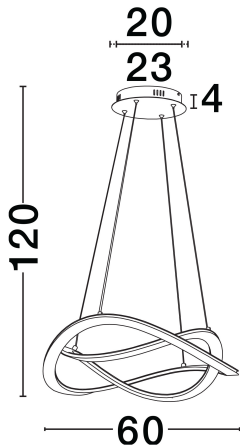

NOVA LUCE

PRODUCT DATASHEET

Version: 001

PRODUCT PHOTOGRAPH

TECHNICAL DRAWING

GENERAL INFORMATION

Product Code	9030644
Collection	Indoor
Product Category	Suspension
Product Family	Celestia
Mounting Location	Wall
Application Environment	Indoor
Specifications	N/A

DIMENSION & WEIGHT

LxWxH (cm)	D: 60 H: 120
Cut Out (cm)	N/A
Weight (Kgr)	3

MATERIAL & COLOR

Product Color	Black
Body Material	Aluminium & Acrylic

APPLICATION & MOUNTING

Ambient Working Temp.	Max 45°C
Type of Protection	IP20
Dimmable	Yes
Type of Dimming	Triac
Mounting type	Surface
Mounting Depth (cm)	N/A
Led Module Replaceable	No
Light Source	LED

Power (Nominal)	87W
Input voltage (Nominal)	220-240V
Mains Frequency	50/60Hz

PHOTOMETRICAL DATA

Luminous Flux	3141lm
Color Temperature	3000K
Light Color (Designation)	Warm White

WARRANTY

Warranty	3 Years
----------	----------------