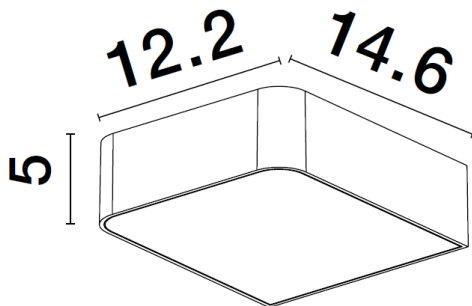

DIMENSION & WEIGHT

LxWxH (cm)	L: 12,2 W: 14,6 H: 5
Cut out (cm)	N/A
Weight (Kgr)	0.7

MATERIAL & COLOR

Product Color	Anthracite
Body Material	Die-Casting Aluminium

TECHNICAL DRAWING

APPLICATION & MOUNTING

Ambient Working Temp.	Max 40 oC
Type of Protection	IP65
Dimmable	No
Type of Dimming (Optional)	N/A
Mounting type	Surface
Mounting Depth (cm)	N/A
Led Module Replaceable	No
Light Source	LED