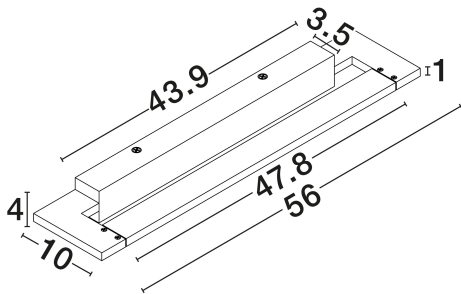

NOVA LUCE

PRODUCT DATASHEET

Version: 001

PRODUCT PHOTOGRAPH

TECHNICAL DRAWING

GENERAL INFORMATION

Product Code	9002077
Collection	Indoor
Product Category	Wall
Product Family	Livo
Mounting Location	Ceiling
Application Environment	Indoor
Specifications	N/A

DIMENSION & WEIGHT

LxWxH (cm)	L: 56 W: 10 H: 4
Cut Out (cm)	N/A
Weight (Kgr)	1.4

MATERIAL & COLOR

Product Color	Sandy White
Body Material	Aluminium & Acrylic

APPLICATION & MOUNTING

Ambient Working Temp.	Max 45°C
Type of Protection	IP44
Dimmable	Yes
Type of Dimming	N/A
Mounting type	Surface
Mounting Depth (cm)	N/A
Led Module Replaceable	No
Light Source	LED

Power (Nominal)	18W
Input voltage (Nominal)	220-240V
Mains Frequency	50/60Hz

PHOTOMETRICAL DATA

Luminous Flux	1170lm
Color Temperature	3000-4000K
Light Color (Designation)	WW - NW

WARRANTY

Warranty	3 Years
----------	----------------