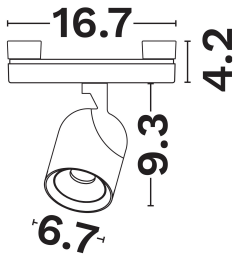

NOVA LUCE

PRODUCT DATASHEET

Version: 001

PRODUCT PHOTOGRAPH

GENERAL INFORMATION

Product Code	9680211
Product Category	Systems
Product Family	Symmetric
Mounting Location	Ceiling/Wall
Application Environment	Indoor

DIMENSION & WEIGHT

LxWxH (cm)	L:6.7 W:6.7 H:9.3 cm
Cut out (cm)	N/A
Weight (Kgr)	N/A

TECHNICAL DRAWING

MATERIAL & COLOR

Product Color	Black
Body Material	Aluminium
Cover Material	N/A

APPLICATION & MOUNTING