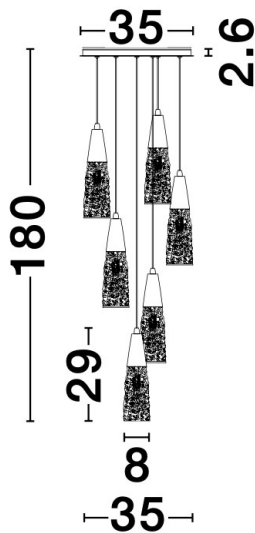

NOVA LUCE

PRODUCT DATASHEET

Version: 001

PRODUCT PHOTOGRAPH

TECHNICAL DRAWING

GENERAL INFORMATION

Product Code	9160196
Collection	Decorative
Product Category	Suspension
Product Family	Kovac
Mounting Location	Ceiling
Application Environment	Indoor

DIMENSION & WEIGHT

LxWxH (cm)	D: 35 H: 180
Cut out (cm)	N/A
Weight (Kgr)	4.8

MATERIAL & COLOR

Product Color	Brass Gold
Body Material	Glass & Metal

APPLICATION & MOUNTING

Ambient Working Temp.	Max 45 oC
Type of Protection	IP20
Dimmable	Depends on the lamp
Type of Dimming (Optional)	N/A
Mounting type	Ceiling
Mounting Depth (cm)	N/A
Led Module Replaceable	Yes
Light Source	LED G9

Power (Nominal)	Depends on the lamp
Input voltage (Nominal)	220-240Vac
Mains Frequency	50/60Hz

PHOTOMETRICAL DATA

Luminous Flux	Depends on the lamp
Color Temperature	Depends on the lamp
Light Color (Designation)	N/A