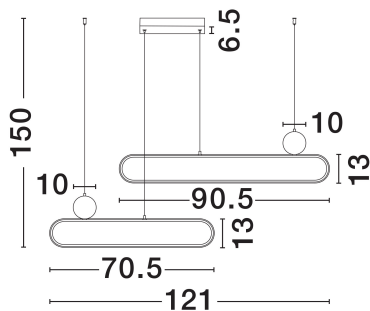

NOVA LUCE

PRODUCT DATASHEET

Version: 001

PRODUCT PHOTOGRAPH

TECHNICAL DRAWING

GENERAL INFORMATION

Product Code	9081827
Collection	Indoor
Product Category	Suspension
Product Family	Liaise
Mounting Location	Wall
Application Environment	Indoor
Specifications	N/A

DIMENSION & WEIGHT

LxWxH (cm)	L: 121 W: 6.5 H: 150
Cut Out (cm)	N/A
Weight (Kgr)	1.7

MATERIAL & COLOR

Product Color	Sandy Black & Gold
Body Material	Aluminium & Acrylic & Steel

APPLICATION & MOUNTING

Ambient Working Temp.	Max 45°C
Type of Protection	IP20
Dimmable	Yes
Type of Dimming	Triac
Mounting type	Surface
Mounting Depth (cm)	N/A
Led Module Replaceable	No
Light Source	LED

Power (Nominal)	49W
Input voltage (Nominal)	220-240V
Mains Frequency	50/60Hz

PHOTOMETRICAL DATA

Luminous Flux	2060lm
Color Temperature	3200K
Light Color (Designation)	Warm White

WARRANTY

Warranty	3 Years
----------	----------------