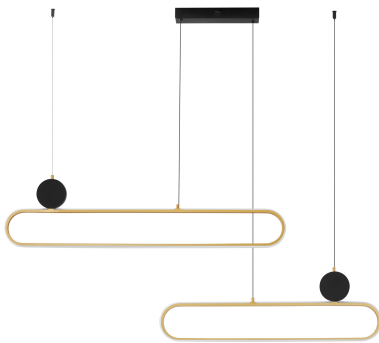

NOVA LUCE

PRODUCT DATASHEET

Version: 001

PRODUCT PHOTOGRAPH

TECHNICAL DRAWING

GENERAL INFORMATION

Product Code	9081827
Collection	Indoor
Product Category	Suspension
Product Family	Liaise
Mounting Location	Wall
Application Environment	Indoor
Specifications	N/A

DIMENSION & WEIGHT

LxWxH (cm)	L: 121 W: 6.5 H: 150
Cut Out (cm)	N/A
Weight (Kgr)	1.7

MATERIAL & COLOR

Product Color	Sandy Black & Gold
Body Material	Aluminium & Acrylic & Steel

APPLICATION & MOUNTING

Ambient Working Temp.	Max 45°C
Type of Protection	IP20
Dimmable	Yes
Type of Dimming	Triac
Mounting type	Surface
Mounting Depth (cm)	N/A
Led Module Replaceable	No
Light Source	LED