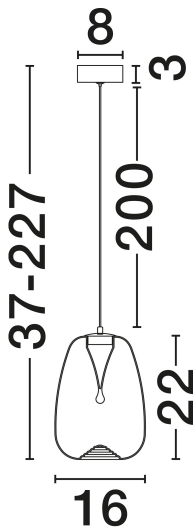

### PRODUCT PHOTOGRAPH

### TECHNICAL DRAWING

### DIMENSION & WEIGHT

LxWxH (cm)	D: 16 H: 227
Cut Out (cm)	N/A
Weight (Kgr)	0.5