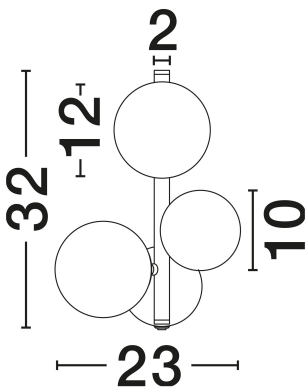

TECHNICAL DRAWING

GENERAL INFORMATION

Product Code	9028862
Collection	Indoor
Product Category	Wall
Product Family	Odillia
Mounting Location	Wall
Application Environment	Indoor
Specifications	N/A

DIMENSION & WEIGHT

LxWxH (cm)	L: 23 W: 19 H: 32
Cut Out (cm)	N/A
Weight (Kgr)	0.77

MATERIAL & COLOR

Product Color	Opal & Matt Gold
Body Material	Glass & Metal

APPLICATION & MOUNTING

Ambient Working Temp.	Max 45°C
Type of Protection	IP20
Dimmable	N/A
Type of Dimming	N/A
Mounting type	Surface
Mounting Depth (cm)	N/A
Led Module Replaceable	Yes
Light Source	G9

NOVA LUCE S.A

Schimatari Viotias
32009, Greece

+30 22620 58 121
+30 22620 56 743

info@novaluce.com
www.novaluce.com