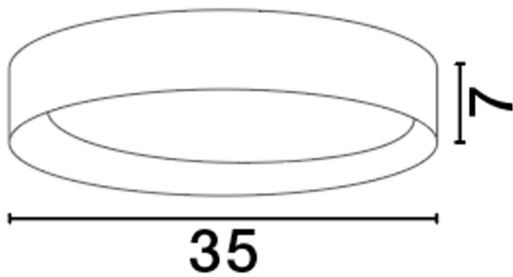

NOVA LUCE

PRODUCT DATASHEET

Version: 001

PRODUCT PHOTOGRAPH

TECHNICAL DRAWING

GENERAL INFORMATION

Product Code	9345524
Collection	Indoor
Product Category	Ceiling
Product Family	Stake
Mounting Location	Ceiling
Application Environment	Indoor
Specifications	N/A

DIMENSION & WEIGHT

LxWxH (cm)	D: 35 H: 7
Cut Out (cm)	N/A
Weight (Kgr)	2.4

MATERIAL & COLOR

Product Color	Sandy White
Body Material	Aluminium & Wood & Acrylic

APPLICATION & MOUNTING

Ambient Working Temp.	Max 45°C
Type of Protection	IP20
Dimmable	Yes
Type of Dimming	Triac
Mounting type	Surface
Mounting Depth (cm)	N/A
Led Module Replaceable	No
Light Source	LED