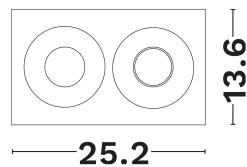

TECHNICAL DRAWING

MATERIAL & COLOR

Product Color	White
Body Material	Gypsum
Cover Material	N/A

APPLICATION & MOUNTING

Ambient Working Temp.	45 C
Type of Protection	IP20
Protection Class IK	N/A
Dimmable	N/A
Type of Dimming (Optional)	N/A
Mounting type	Trimless
Mounting Depth (cm)	Ceiling
Led Module Replaceable	Yes
Light Source	Led Gu10 / Mr16
Adjustable	Yes

COMPATIBLE WITH

— On/Off Driver: N/A

— Triac Driver: N/A

— Dali Driver: N/A

NOVA LUCE S.A

Schimatari Viotias
32009, Greece

+30 22620 58 121
+30 22620 56 743

info@novaluce.com
www.novaluce.com