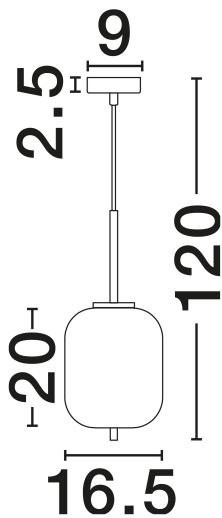

NOVA LUCE

PRODUCT DATASHEET

Version: 001

PRODUCT PHOTOGRAPH

TECHNICAL DRAWING

GENERAL INFORMATION

Product Code	9624065
Collection	Indoor
Product Category	Suspension
Product Family	Lato
Mounting Location	Ceiling
Application Environment	Indoor
Specifications	N/A

DIMENSION & WEIGHT

LxWxH (cm)	D: 16.5 H1: 20 H2: 120
Cut Out (cm)	N/A
Weight (Kgr)	0.9

MATERIAL & COLOR

Product Color	Opal & Brass Gold
Body Material	Glass & Metal

APPLICATION & MOUNTING

Ambient Working Temp.	Max 45°C
Type of Protection	IP20
Dimmable	Yes
Type of Dimming	N/A
Mounting type	Surface
Mounting Depth (cm)	N/A
Led Module Replaceable	Yes
Light Source	?27

Power (Nominal)	1x5W
Input voltage (Nominal)	100-240V
Mains Frequency	50/60Hz

PHOTOMETRICAL DATA

Luminous Flux	N/A
Color Temperature	N/A
Light Color (Designation)	N/A

WARRANTY

Warranty	3 Years
----------	----------------