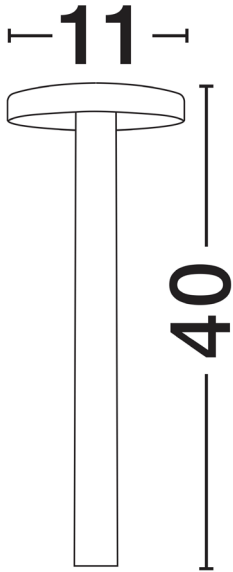

## PRODUCT PHOTOGRAPH

## TECHNICAL DRAWING

## DIMENSION & WEIGHT

LxWxH (cm)	D: 11 H: 40
Cut out (cm)	N/A
Weight (Kgr)	0.44