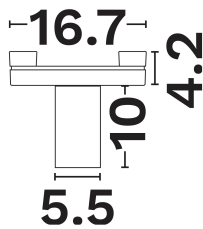

NOVA LUCE

PRODUCT DATASHEET

Version: 001

PRODUCT PHOTOGRAPH

GENERAL INFORMATION

Product Code	9680111
Product Category	Systems
Product Family	Symmetric
Mounting Location	Ceiling/Wall
Application Environment	Indoor

DIMENSION & WEIGHT

LxWxH (cm)	L:5.5 W:5.5 H:10 cm
Cut out (cm)	N/A
Weight (Kgr)	N/A

TECHNICAL DRAWING

MATERIAL & COLOR

Product Color	Black
Body Material	Aluminium
Cover Material	N/A

APPLICATION & MOUNTING

Ambient Working Temp.	45 C
Type of Protection	IP20
Protection Class IK	IK04
Dimmable	Yes
Type of Dimming (Optional)	Triac
Mounting type	Surface
Mounting Depth (cm)	Ceiling/Wall
Led Module Replaceable	No
Light Source	Led
Adjustable	No

NOVA LUCE

PRODUCT DATASHEET

Version: 001

ELECTRICAL DATA

Power (Nominal)	6
Input voltage (Nominal)	24Vdc
Mains Frequency	50/60Hz
Output voltage	N/A
Output Current	N/A
Power Factor	N/A
Efficiency	N/A
SVM	N/A
Pst	N/A
Class	III

PHOTOMETRICAL DATA

Luminus Flux	297
Luminous Efficacy	49.5
Color Temperature	3000
Light Color (Designation)	Warm White
CRI	>90
SDCM	<3
Beam Angle	30
UGR	<10

LIFESPAN

Lifetime	30000
----------	--------------