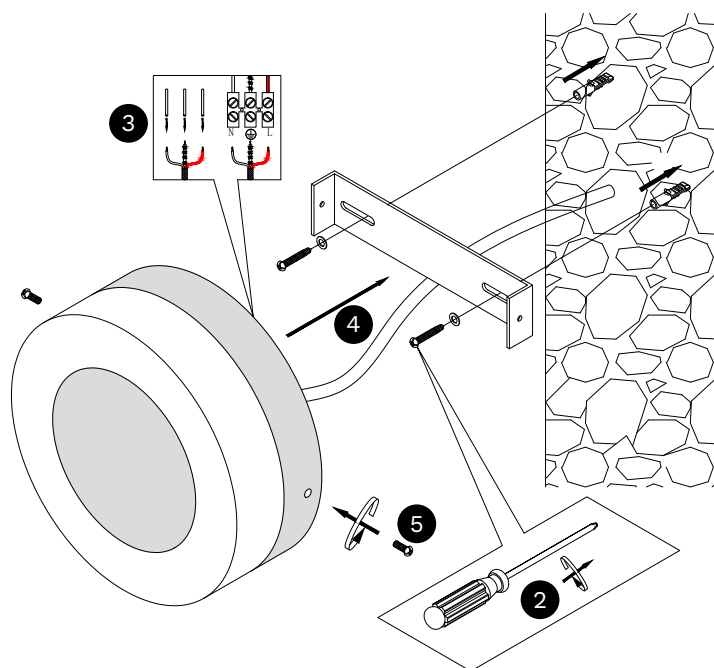

NOVA LUCE

9529712 9529713

1

Turn off the general switch

6

Turn on the general switch

1. Turn off the general switch
2. Drill holes & apply plastic anchors with screws
3. Connect wires

4. Place the product in to place
5. Apply the side screws
6. Turn on general switch