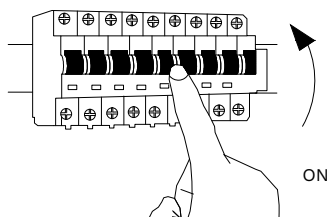

NOVA LUCE

9529712 9529713

1

Turn off the general switch

6

Turn on the general switch

1. Turn off the general switch
2. Drill holes & apply plastic anchors with screws
3. Connect wires

4. Place the product in to place
5. Apply the side screws
6. Turn on general switch